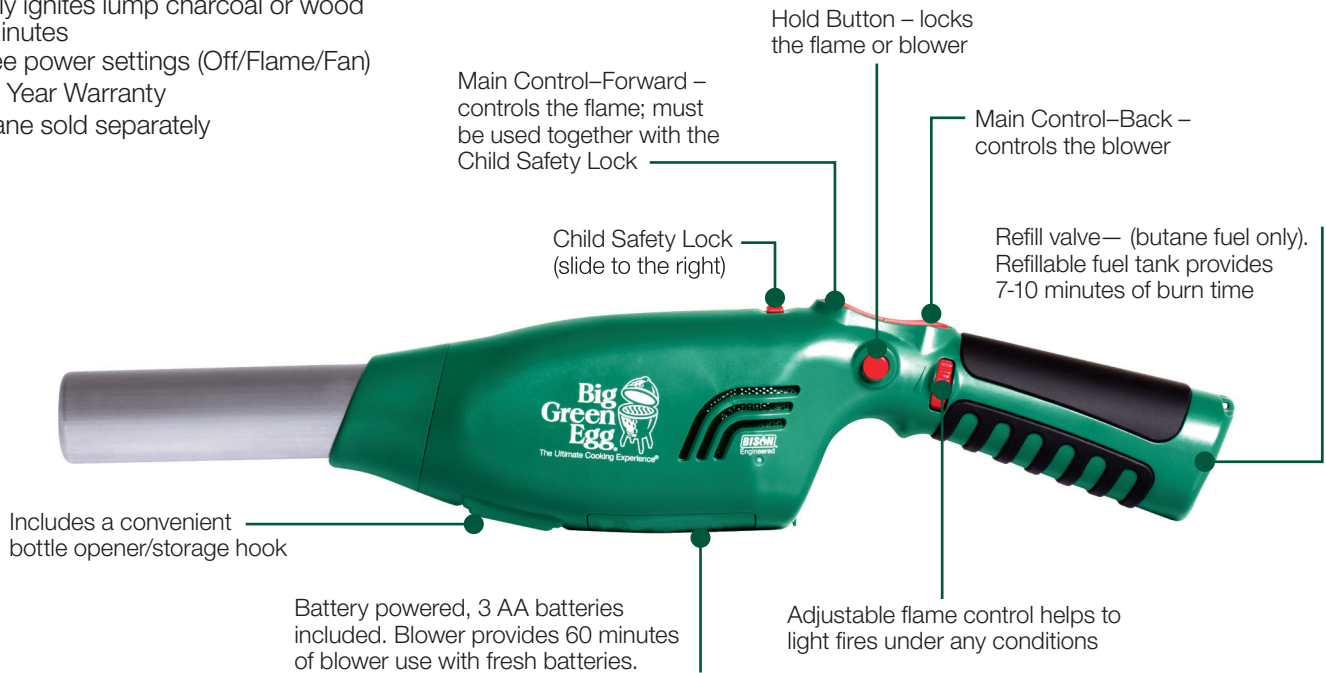

# Refillable Butane Charcoal EGGniter®

Ignite lump charcoal in just minutes with the **NEW** Refillable Butane Charcoal EGGniter, which combines an adjustable torch flame with an air-blower to both ignite and boost your fire. Say goodbye to unwanted lighter fluid taste ... the Butane EGGniter is a clean, quick and safe way to light your EGG, campfire or wood fireplace. The versatile Butane EGGniter can even be used as a cooking tool for caramelizing sugars, browning meringue, or melting cheese on French onion soup gratinee!

- Powered by **BISON**
- Easily ignites lump charcoal or wood in minutes
- Three power settings (Off/Flame/Fan)
- One Year Warranty
- Butane sold separately

Item Code: 120915

Scan the code or go to [BigGreenEgg.com/lighting](http://BigGreenEgg.com/lighting) to watch the “Using the Butane EGGniter” instructional video.

**Butane Fuel**  
Item Code: 121172

- Chef Grade | Triple Filtered | Non-Clogging
- Universal Fueling Tip – Can be used with most refillable butane products
  - Net weight 1.5 fl.oz. (42g)